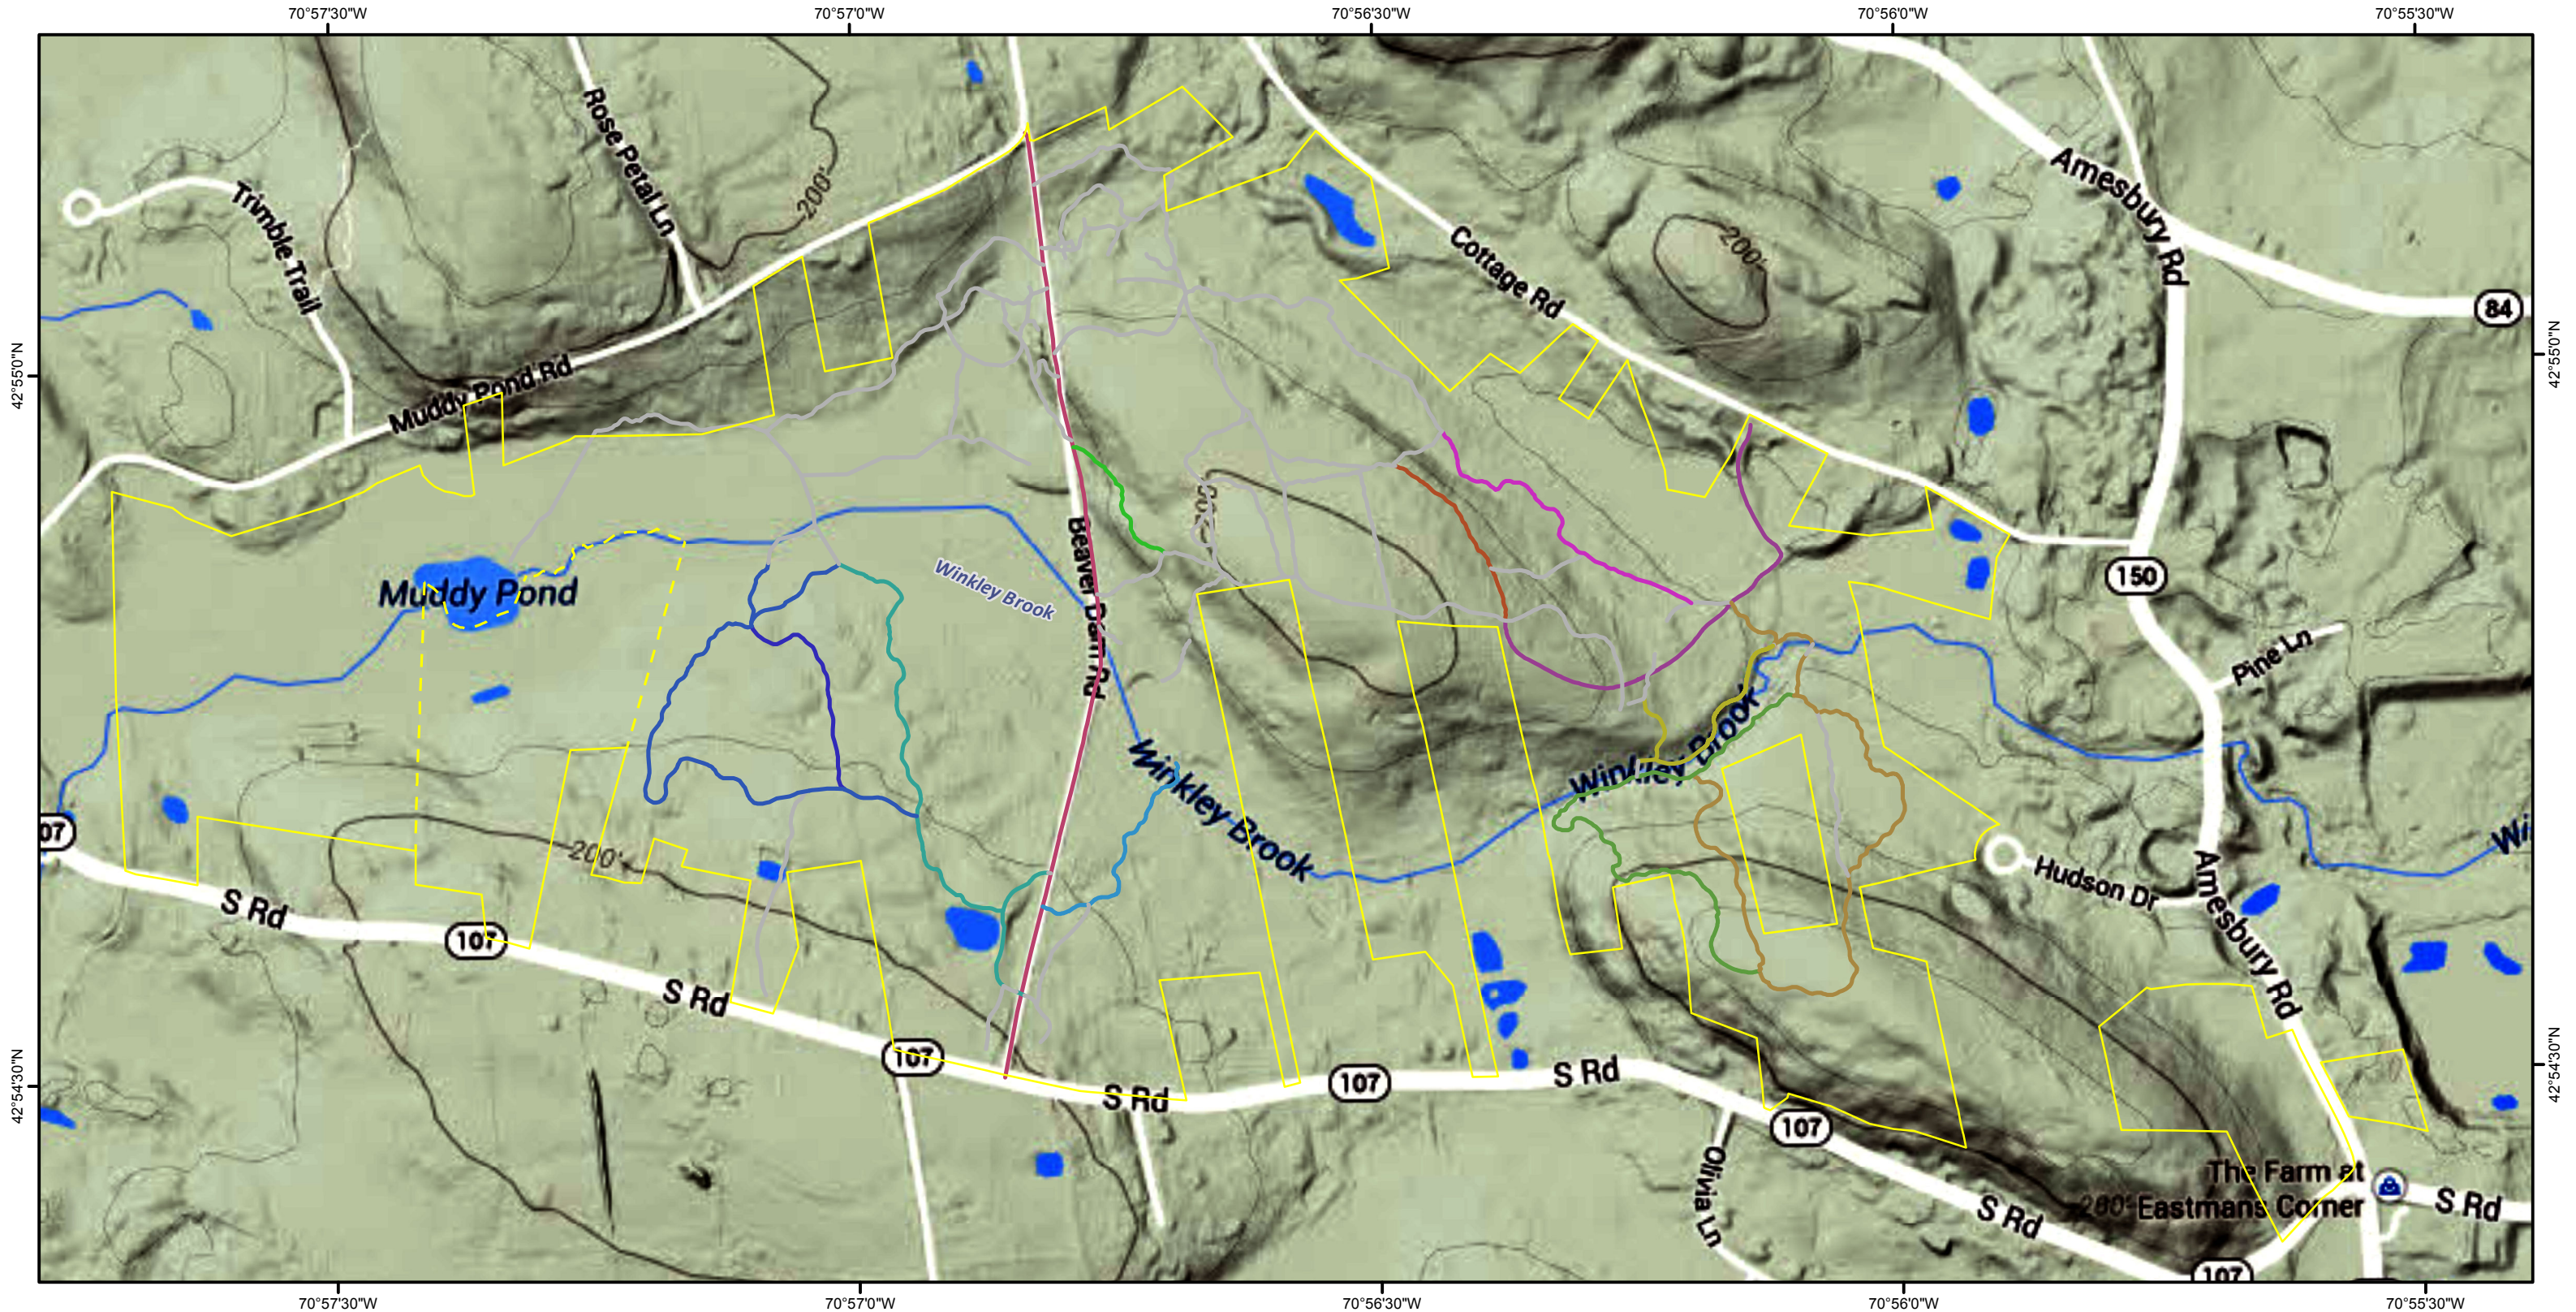

Lewis Family Center Master Plan

TRAIL SYSTEM

- | | | | |
|----------------|-----------------|---------------------|-------------------|
| Beaver Dam Rd | Freedom Trail | Mandela Trail | Property Boundary |
| Beech Trail | Hillary Trail | Maple Loop Trail | |
| Birch Trail | Horsehill Trail | Robert Frost Trail | |
| Boundary Trail | Main Entrance | Winkley Brook Trail | |
| | Unnamed | | |

Data Source(s):
Trails - Collected via GPS, September 2014
Aerial Photography - 2010, 1 Ft. Resolution

NH
GRANIT