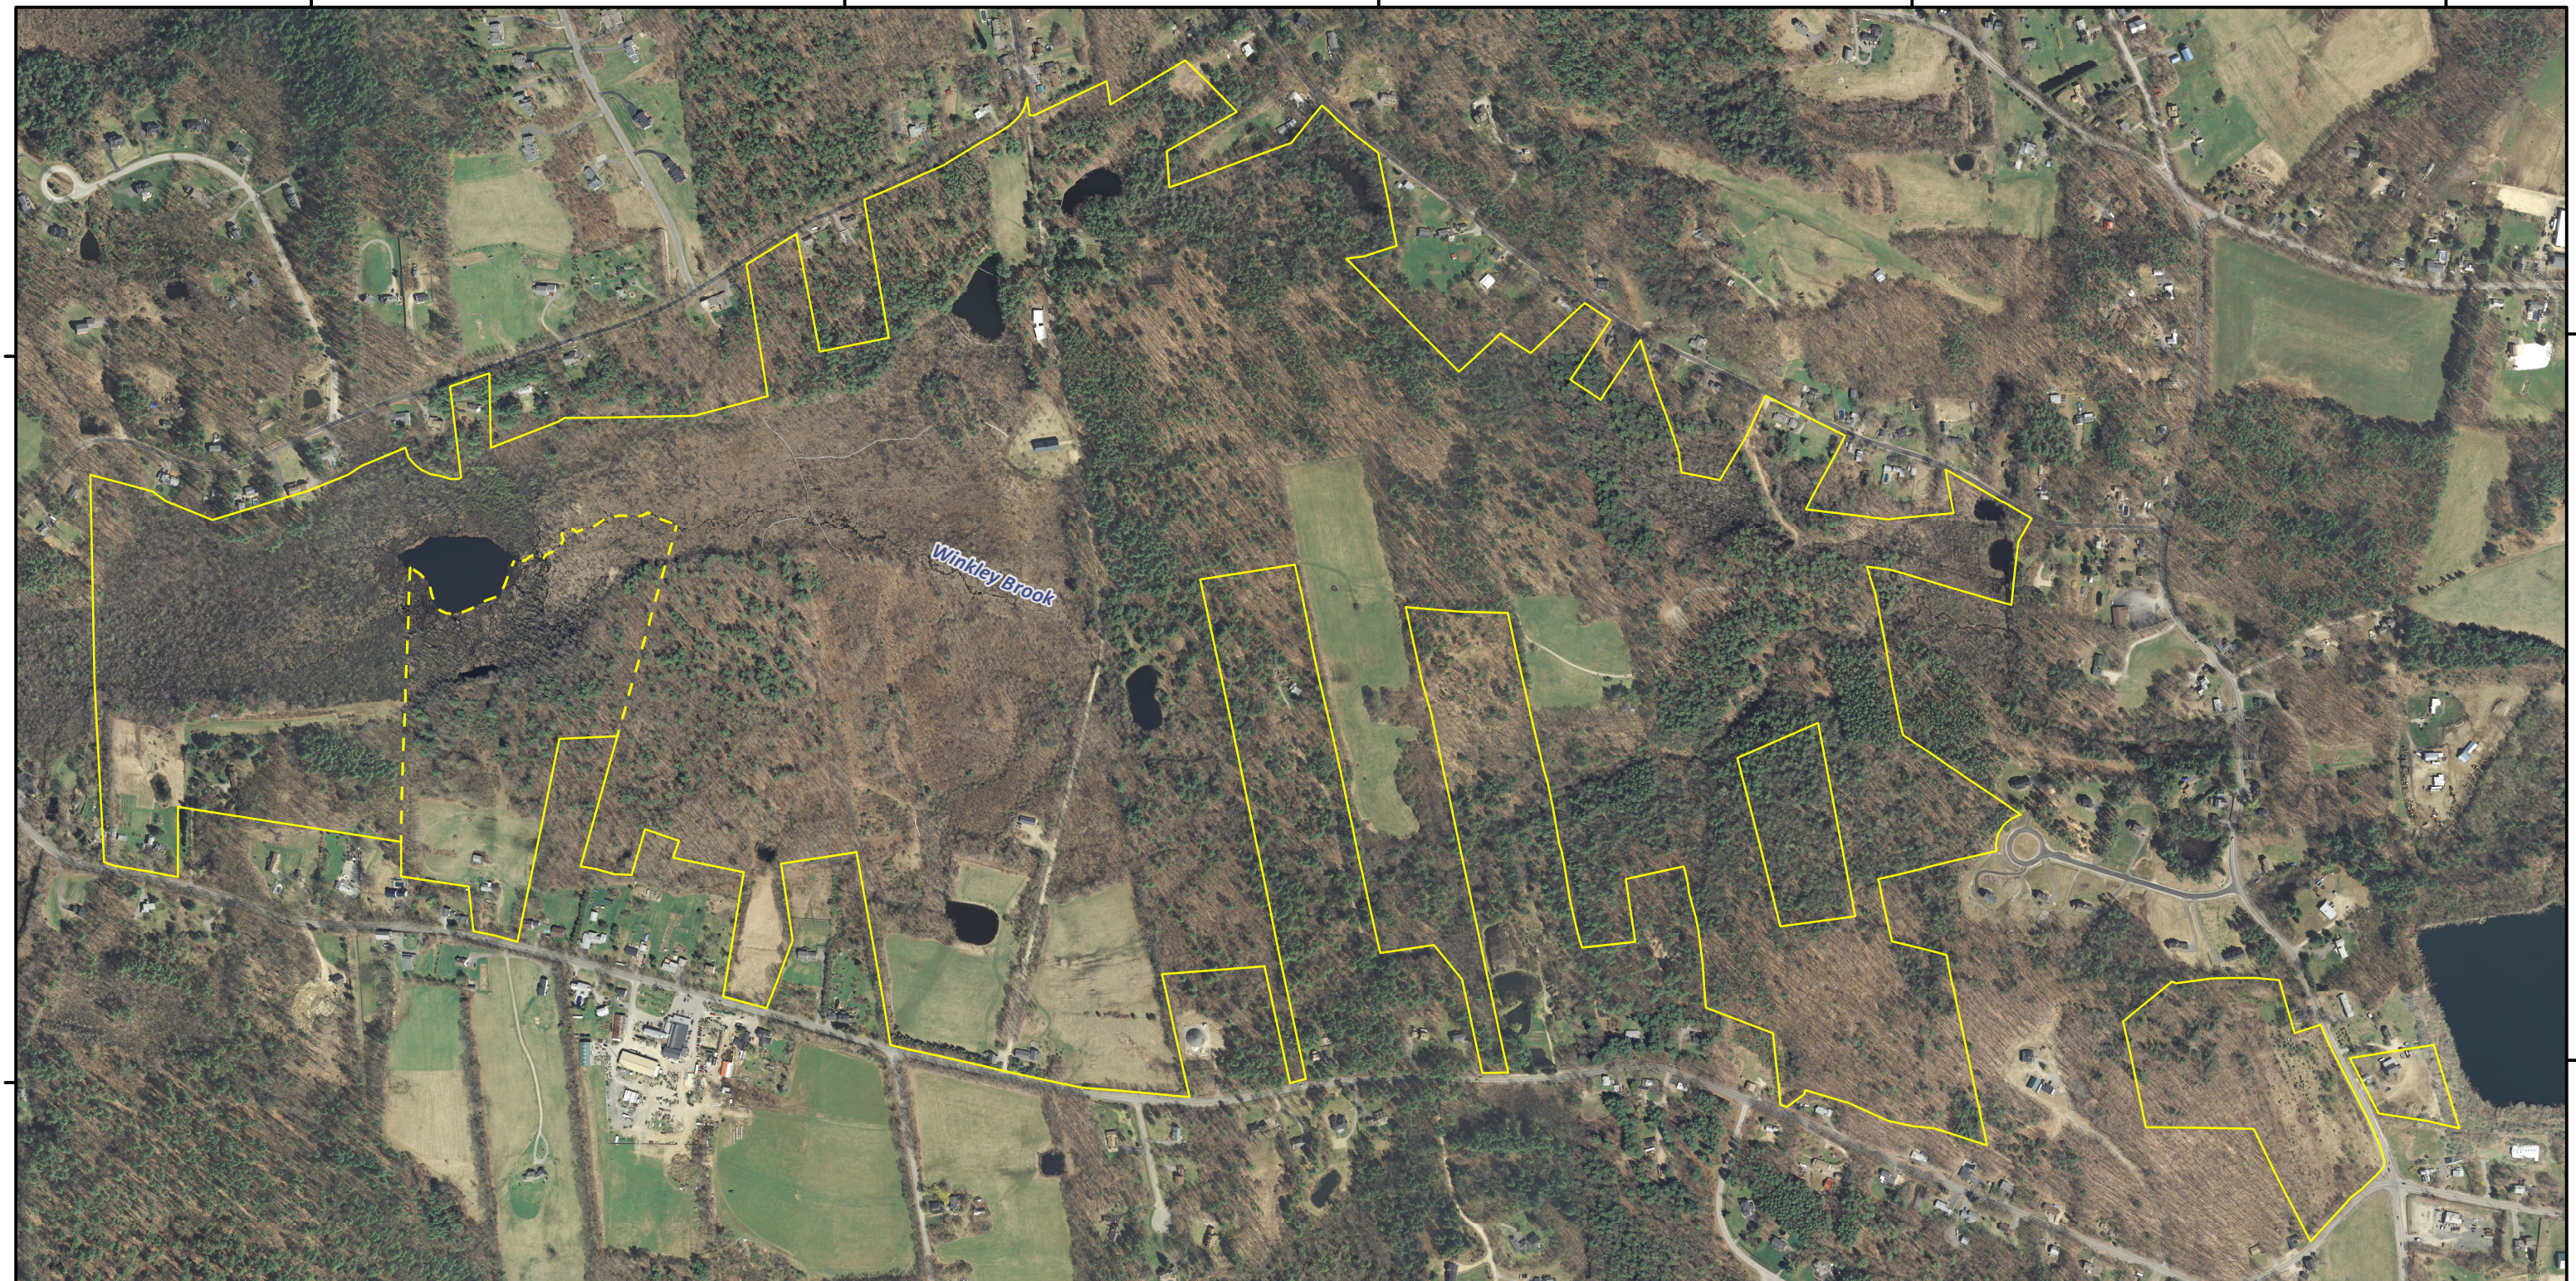

Lewis Family Center Master Plan

PROPERTY BOUNDARY

70°57'30"W

70°57'0"W

70°56'30"W

70°56'0"W

70°55'30"W

42°55'0"N

42°55'0"N

42°54'30"N

42°54'30"N

70°57'30"W

70°57'0"W

70°56'30"W

70°56'0"W

70°55'30"W

Winkley Brook

 Property Boundary

Data Source(s):
Aerial Photography - 2010, 1 Ft. Resolution

NH
GRANIT

DECEMBER, 2014