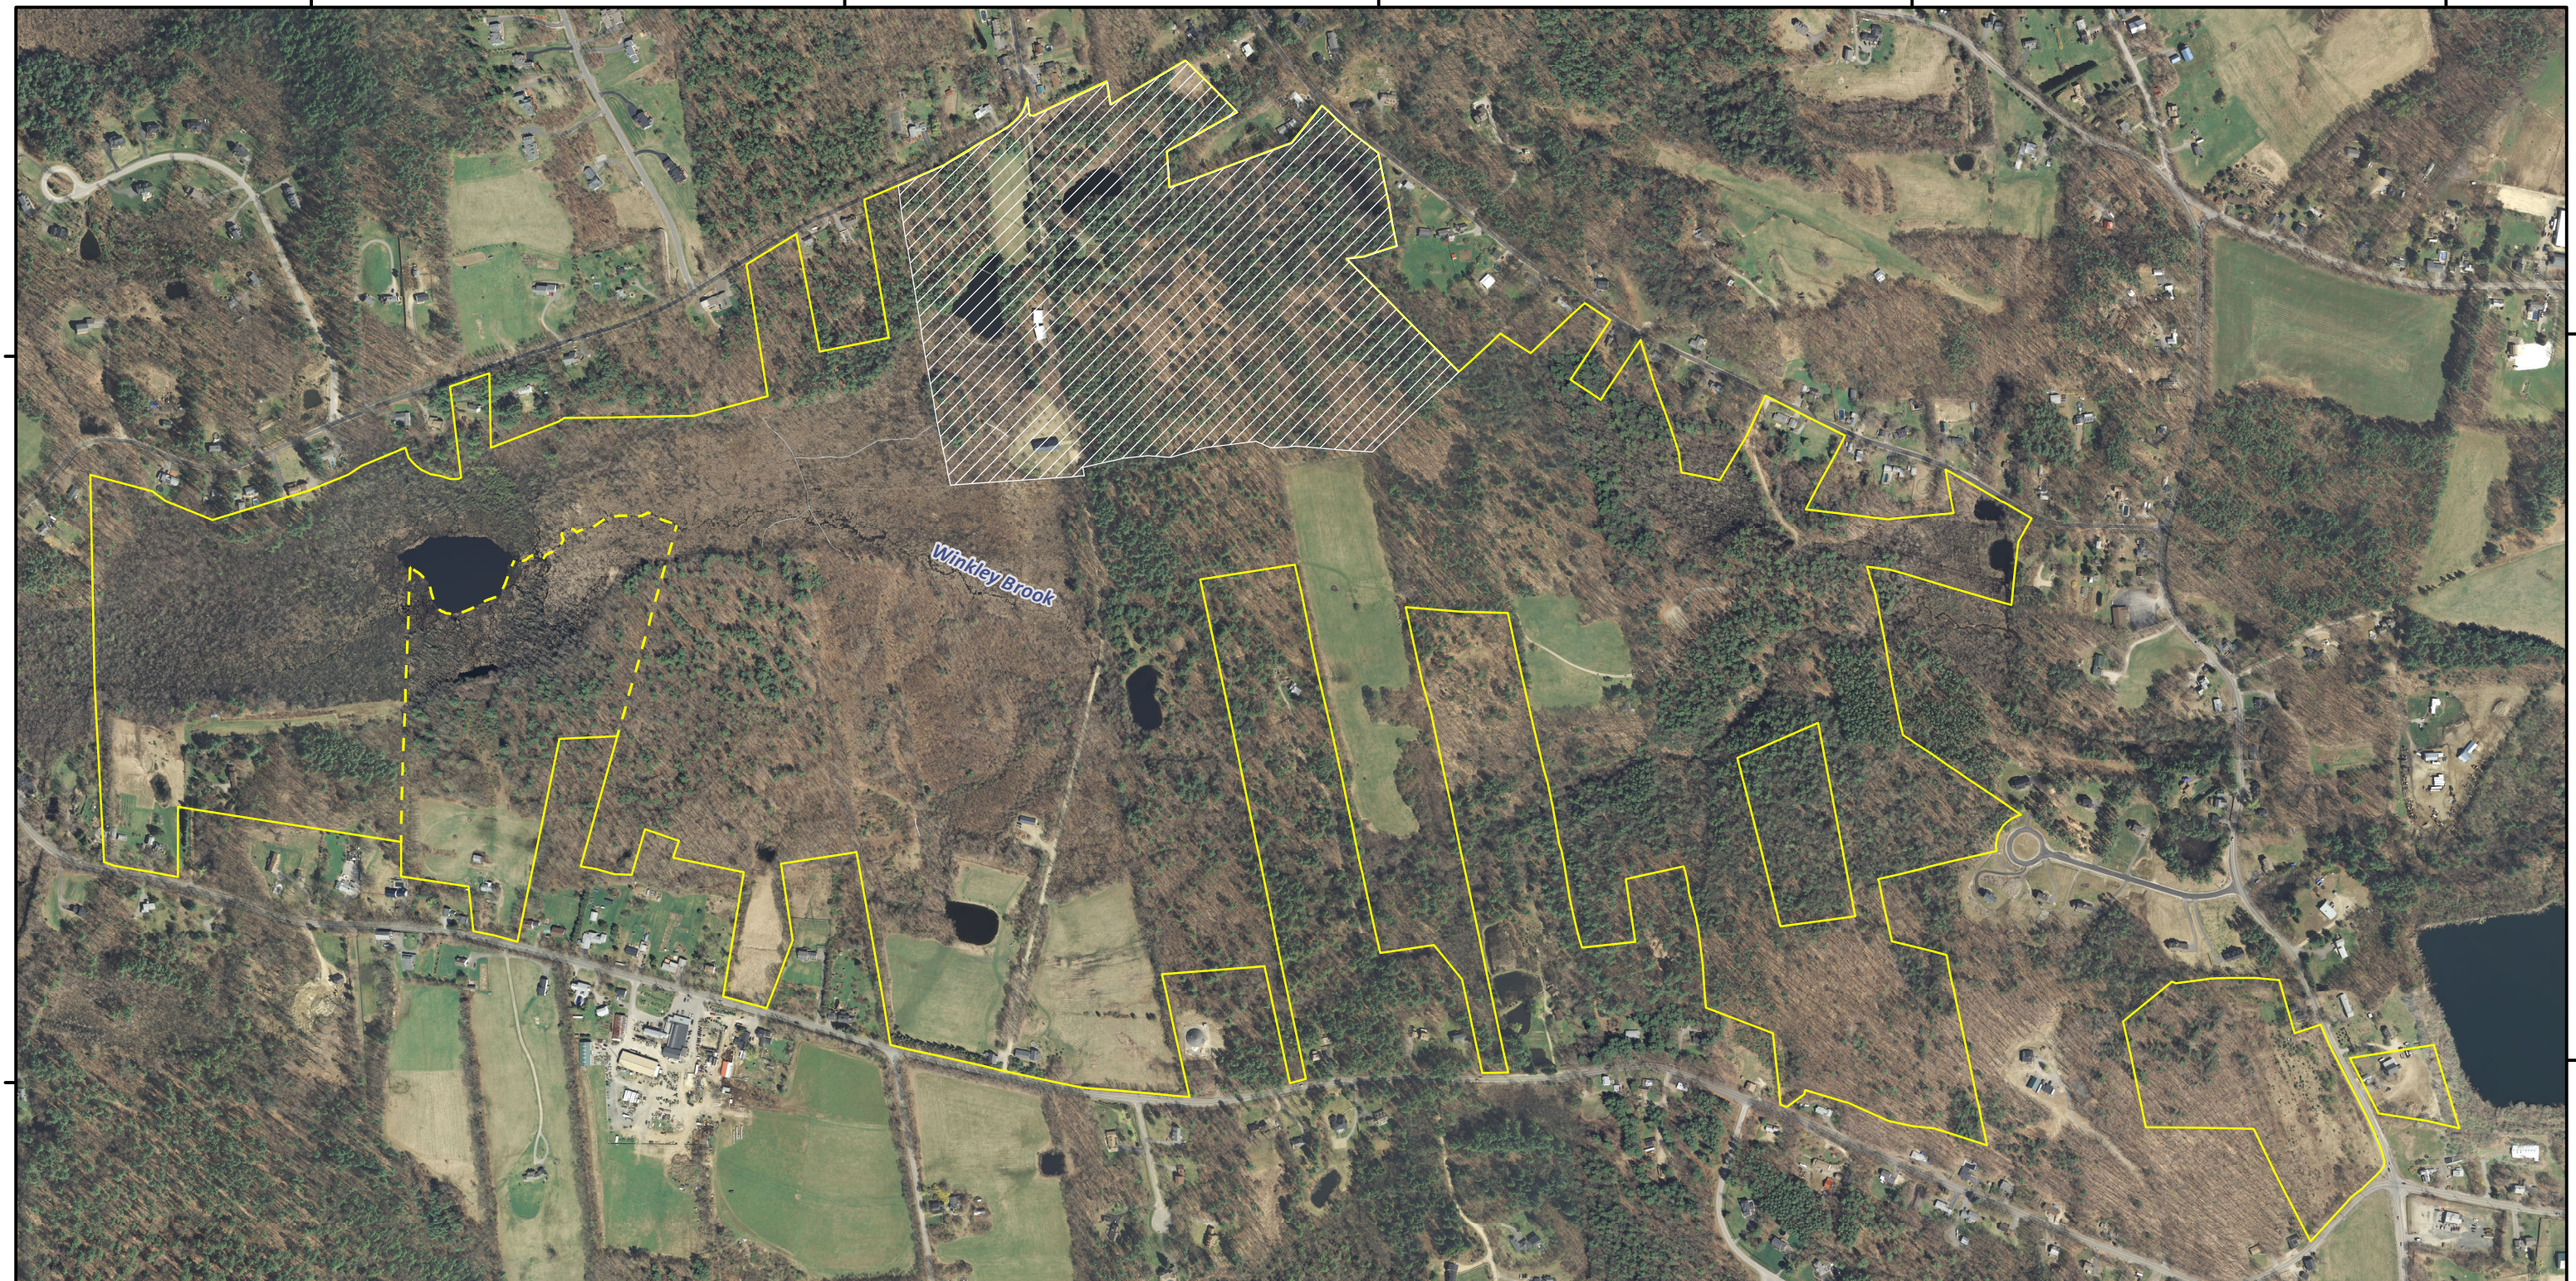

Lewis Family Center Master Plan

PROPERTY BOUNDARY

70°57'30"W

70°57'0"W

70°56'30"W

70°56'0"W

70°55'30"W

42°55'0"N

42°55'0"N

42°54'30"N

42°54'30"N

70°57'30"W

70°57'0"W

70°56'30"W

70°56'0"W

70°55'30"W

Winkley Brook

 Property Boundary

Data Source(s):
Aerial Photography - 2010, 1 Ft. Resolution

NH
GRANIT

DECEMBER, 2014